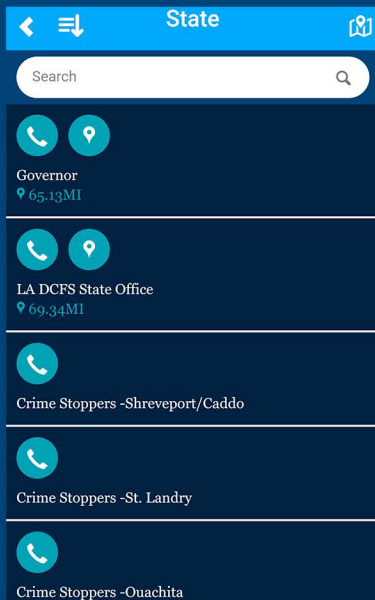

# An Interactive Directory for Child Welfare Services in Louisiana

The Louisiana Help Desk App is designed to empower anyone in the child welfare field and the general public with resources at the parish, state and federal level. The listings include phone numbers, websites, and physical addresses.

To get started, select from the menu one of the four categories that best fit your needs:

Inside each category you will find helpful resources including phone numbers, websites, and physical addresses.

Once there, you can visit websites, make calls, or get directions.

Bookmarks can be located using the drop down icon found on every major category page.

Click on any to reveal more details.

Use the bookmark icon in the top right corner to save listings for faster access