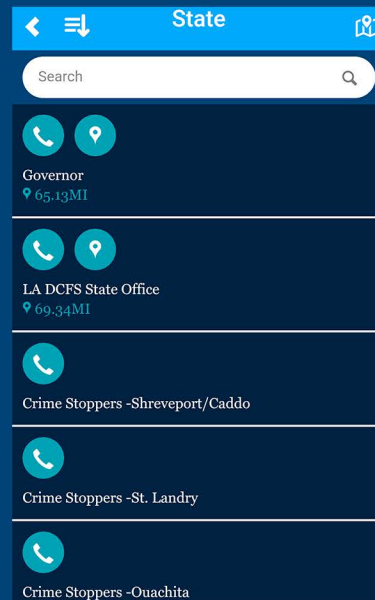

# An Interactive Directory for Child Welfare Services in Louisiana

The Louisiana Help Desk App is designed to empower anyone in the child welfare field and the general public with resources at the parish, state and federal level. The listings include phone numbers, websites, and physical addresses.

To get started, select from the menu one of the four categories that best fit your needs:

Inside each category you will find helpful resources including phone numbers, websites, and physical addresses.

Once there, you can visit websites, make calls, or get directions.

Bookmarks can be located using the drop down icon found on every major category page.

Click on any to reveal more details.

Use the bookmark icon in the top right corner to save listings for faster access