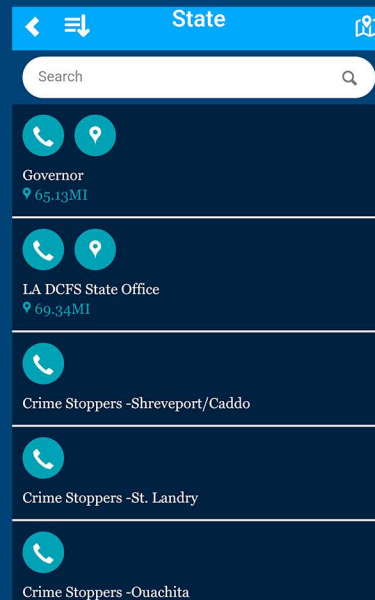

An Interactive Directory for Child Welfare Services in Louisiana

The Louisiana Help Desk App is designed to empower anyone in the child welfare field and the general public with resources at the parish, state and federal level. The listings include phone numbers, websites, and physical addresses.

To get started, select from the menu one of the four categories that best fit your needs:

Inside each category you will find helpful resources including phone numbers, websites, and physical addresses.

Click on any to reveal more details.

Once there, you can visit websites, make calls, or get directions.

Use the bookmark icon in the top right corner to save listings for faster access

Bookmarks can be located using the drop down icon found on every major category page.