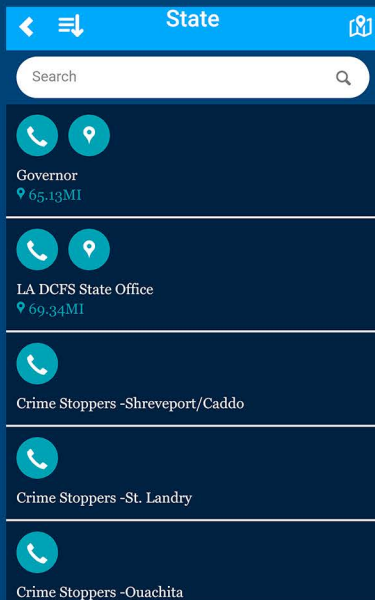

An Interactive Directory for Child Welfare Services in Louisiana

The Louisiana Help Desk App is designed to empower anyone in the child welfare field and the general public with resources at the parish, state and federal level. The listings include phone numbers, websites, and physical addresses.

To get started, select from the menu one of the four categories that best fit your needs:

Inside each category you will find helpful resources including phone numbers, websites, and physical addresses.

Click on any to reveal more details.

Once there, you can visit websites, make calls, or get directions.

Use the bookmark icon in the top right corner to save listings for faster access

Bookmarks can be located using the drop down icon found on every major category page.